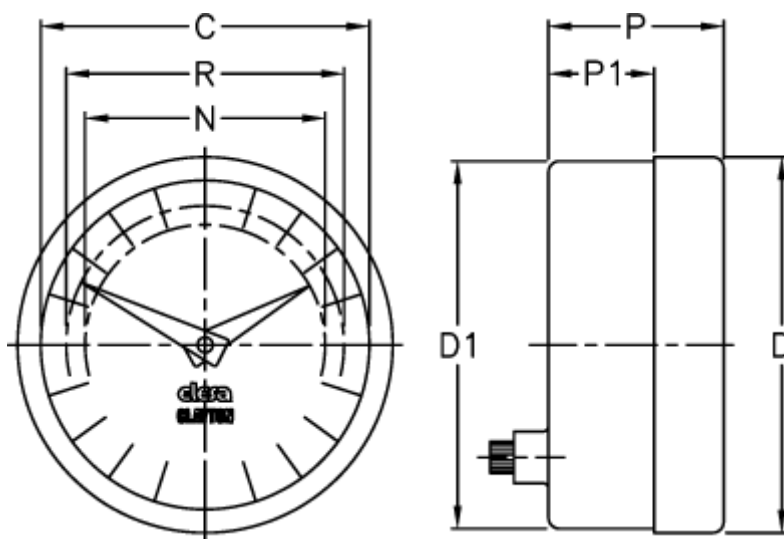

Article number: 2307074011

Description: E+G Positive drive indicator
PA11-0006-D

Measures

C = 42
D = 49.8
d1 = 48.2
N = 30
P = 30
P1 = 23
R = 37